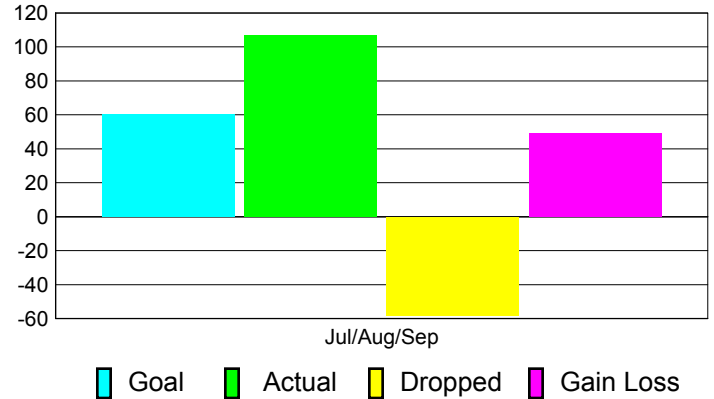

Membership Results 2012-2013

Goal, New, Dropped, Gain/Loss

Comparison of Membership Gain/Loss

Current Year Compared to the Previous Year